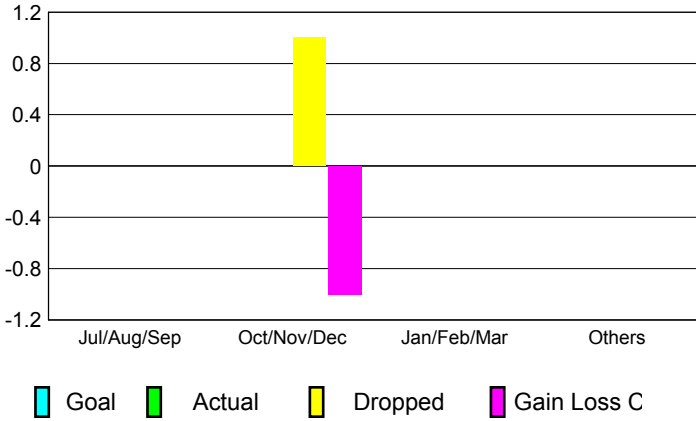

GMT: **DANA BIGGS**

Location: **OREGON**

GMT CA: **1**

CLUBS

Month	New Club Goal	Actual New Clubs	Actual Dropped Clubs	Gain/Loss of Clubs
2012-2013				
Jul/Aug/Sep	0	0	0	0
Oct/Nov/Dec	0	0	1	-1
Jan/Feb/Mar	0	0	0	0
Apr/May/June	0	0	0	0
Totals	0	0	1	-1

Club Results 2012-2013
Goal, New, Dropped, Gain/Loss

MEMBERSHIP

Month	Net Memb Goal	Actual New Memb	Actual Dropped Memb	Gain/Loss of Memb
2012-2013				
Jul/Aug/Sep	0	25	58	-33
Oct/Nov/Dec	0	35	60	-25
Jan/Feb/Mar	0	23	20	3
Apr/May/June	0	51	38	13
Totals	0	134	176	-42