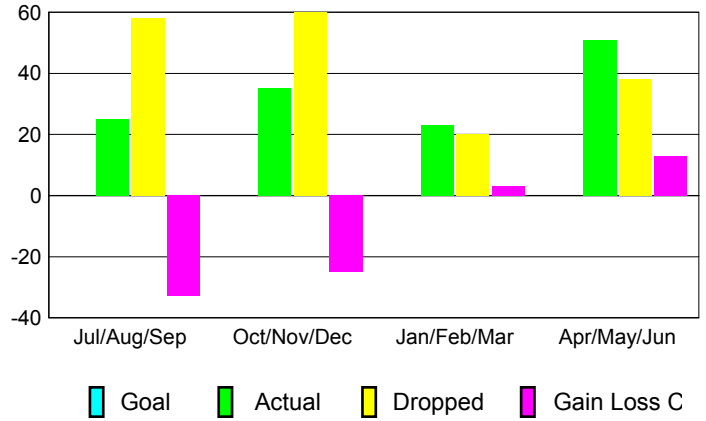

Membership Results 2012-2013
Goal, New, Dropped, Gain/Loss